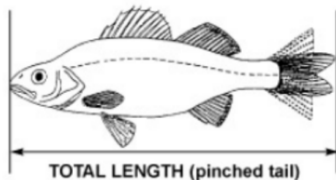

Measuring Fish Length

Length – The total length (maximum) of a fish is measured from the tip of the nose or jaw to the tip of the tail fin, with the tail pinched.

NOTE: Anglers should only determine if a fish is longer than or shorter than the specified legal length. It is best to immediately release fish that are close to legal length rather than subjecting the fish to extra handling for the taking of a more accurate measurement. The length of the fish is measured without including the curvature of the body. Lay the fish on a flat surface on top of the measuring device. If you lay the measuring device overtop of the curvature of the body, you will get an inaccurate measurement. It's a good idea to have a fish measuring board.