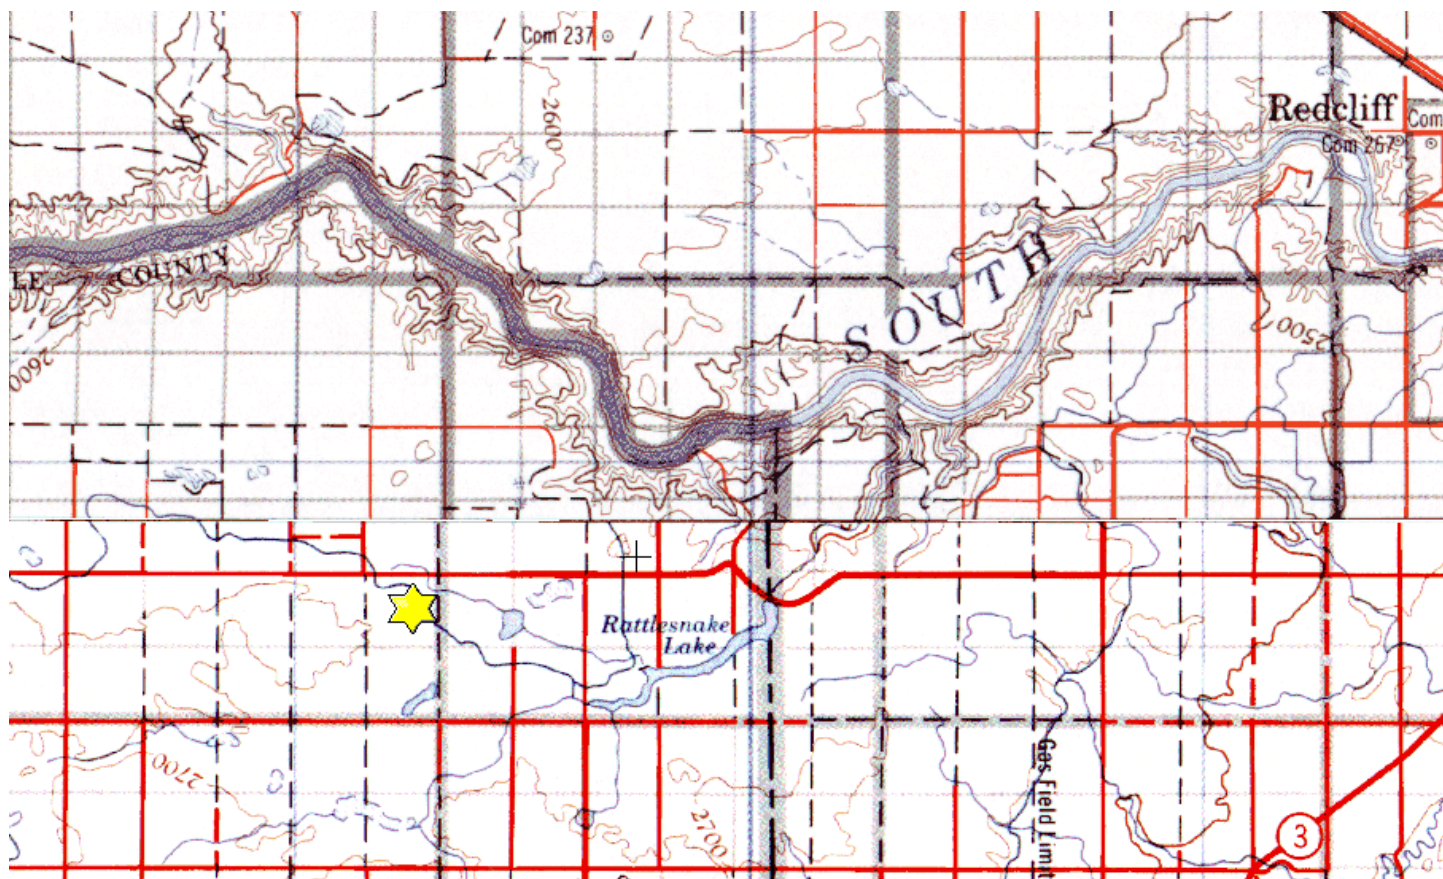

Sauder Reservoir Lease

Portions of SE 7-12-8-W4,
SW 7-12-8-W4, SE 12-12-9-W4,
NE 12-12-9-W4, NW 12-12-9-W4

Description: The Sauder Reservoir Property is located west and south of Medicine Hat and consists of 109.7 acres and includes introduced plants and grasses, as well as native grasses and shrubs. The Sauder Reservoir property consists of approximately two and a half miles of reservoir shoreline. Many species of water and shore birds use the shores of the reservoir for nesting cover. There are excellent waterfowl hunting opportunities on the property as well as opportunities to observe a great number of other prairie birds.

Partners: Medicine Hat Fish & Game

Special Restrictions: Day use only. No open fires. Foot access only.