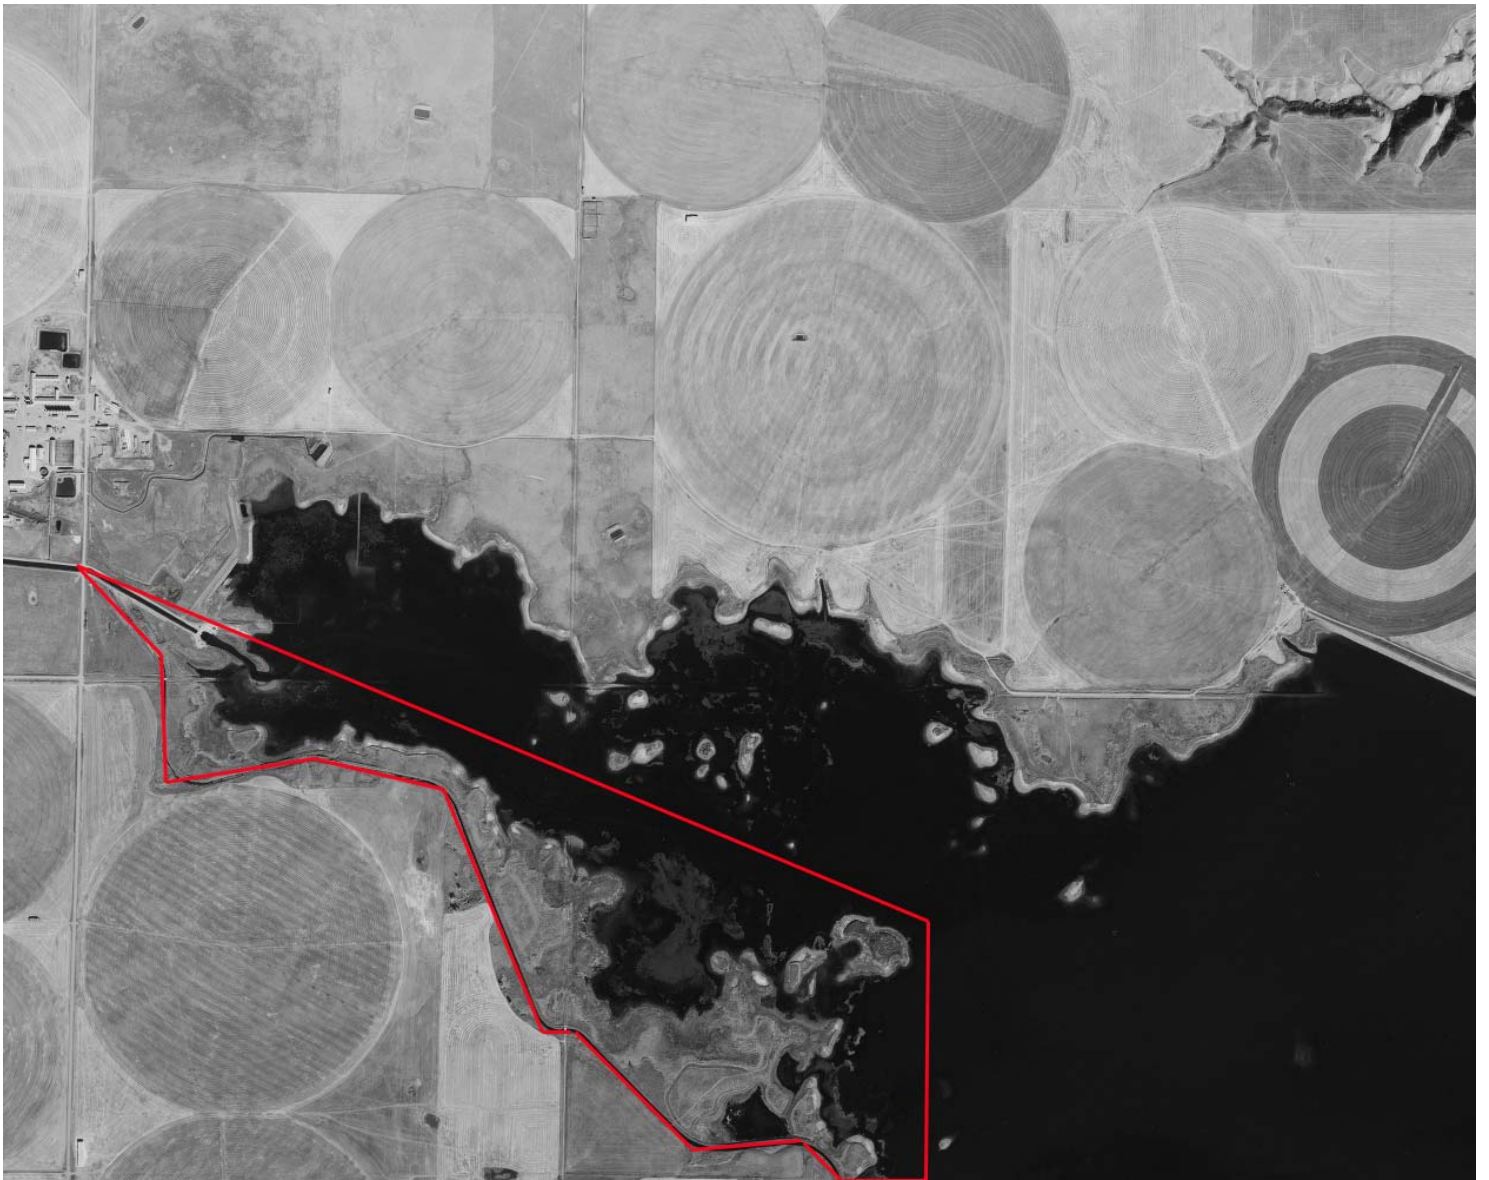

Alberta Fish & Game Association, 6924 - 104street, Edmonton Alberta, T6H 2L7

Phone: 780-437-2342, Fax: 780-438-6872

Email: Office@afga.org

Website: www.afga.org