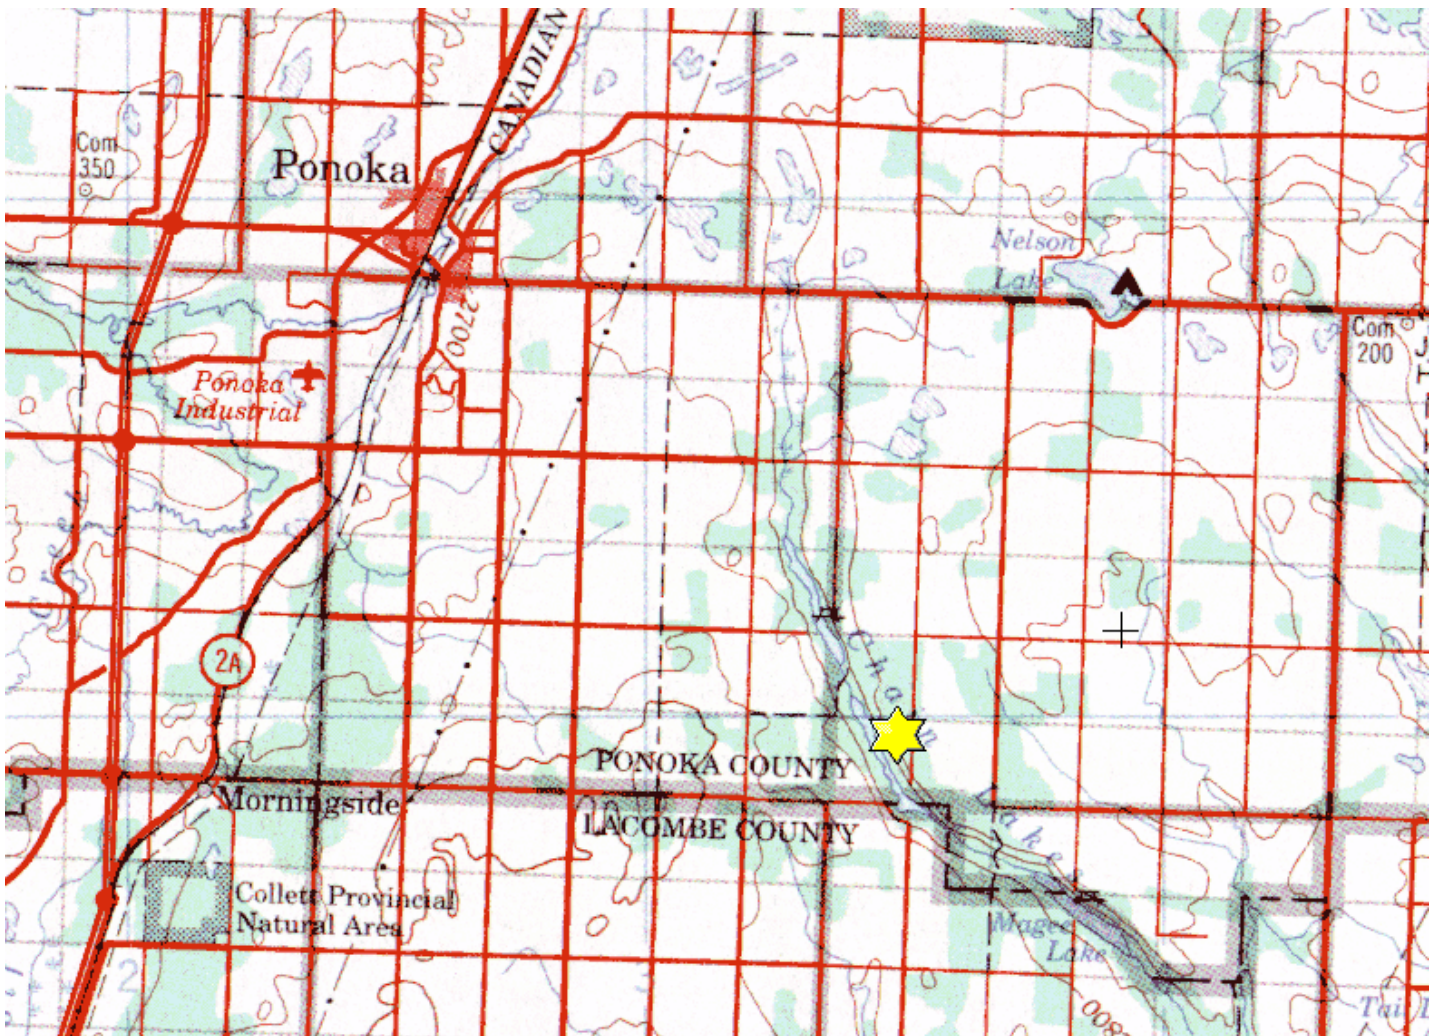

Centre Chain Lake SE-6-42-24-W4

Description: This 72 acre property is located near Ponoka and is native parkland habitat along Centre Chain Lake as well as managed forage on a portion of the uplands. There are white-tailed deer, mule deer and moose present as well as waterfowl and ruffed grouse associated with the riparian and wetland habitats.

Partners: Millet, Ponoka, Lacombe Clive Fish and Game Clubs

Special Restrictions: Day use only. No open fires. Foot access only.