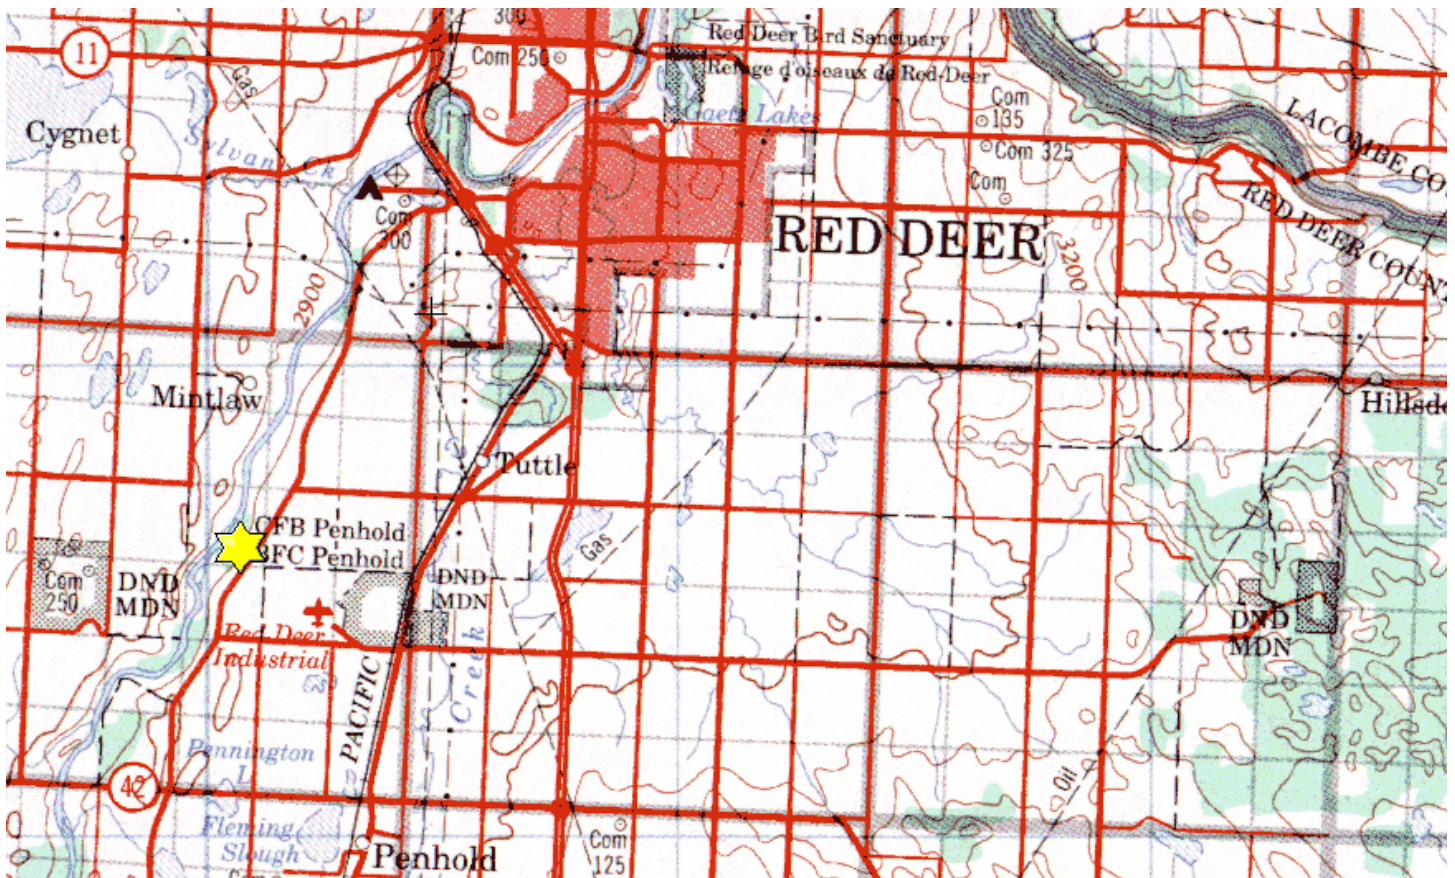

Braithwaite Property SW-22-37-28-W4

Description: This 27 acre property is located on the north shore of the Red Deer River just north of Penhold. It is home to a variety of parkland wildlife including abundant whitetail deer.

Partners: Zone 3 AFGA

Special Restrictions: Day use only. No open fires. Foot access only. Permission is required to cross private property to access this property